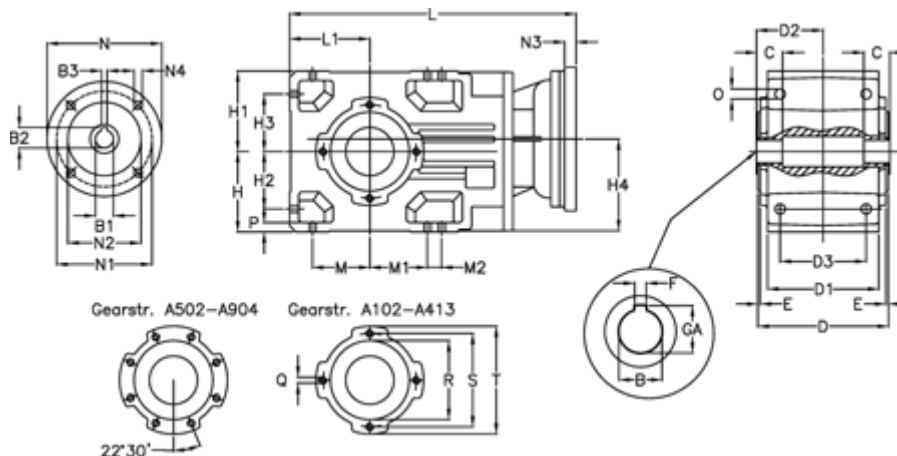

Article number: 29600103223235

Description: Bevel helical gearbox
A102UH25-32,2-P90B5

Measures

B = 25	D3 = 75	H3 = 50.0	N1 = 165	S = 100
B1 = 24	Description = A102UH25-xx-P90 B5	H4 = 83.0	N2 = 130	T = 120
B2 = 27.3	E = 3.0	L = 302.0	N3 = 0	
B3 = 8	F = 8	L1 = 70	N4 = M10x12	
C = 18	GA = 28.3	M = 50.0	O = 9.5	
D = 117	H = 70	M1 = 50.0	P = 9	
D1 = 95	H1 = 70	M2 = 0	Q = M8x12	
D2 = 60.0	H2 = 50.0	N = 200	R = 80	